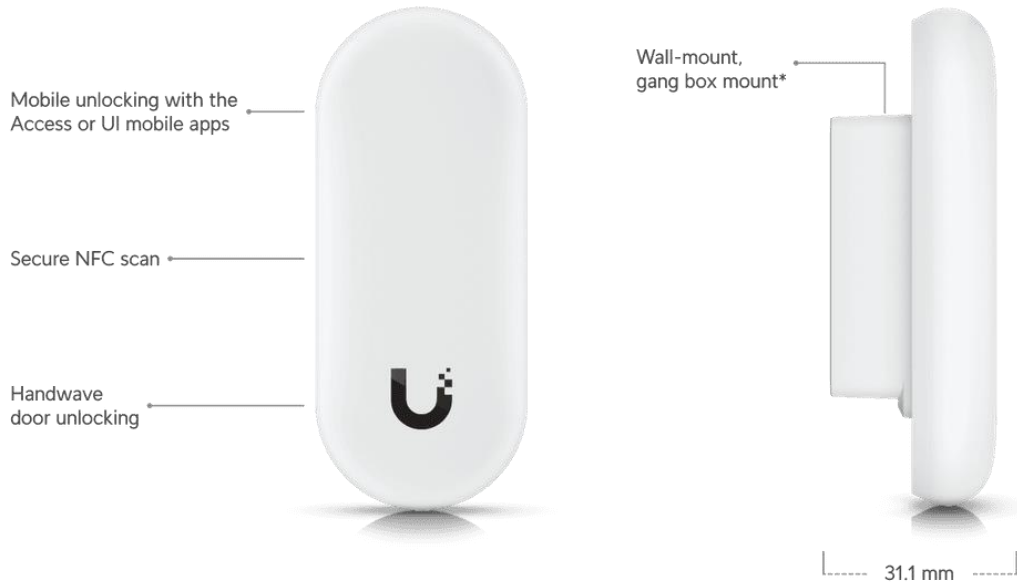

## Mechanical

Dimensions	94.9 x 40 x 31.1 mm (3.7 x 1.6 x 1.2")
Weight	67 g (2.4 oz)
Enclosure material	Polycarbonate
Mounting options	Wall-mount, gang box mount**The UA-Reader Lite must be installed either indoors or under a roof eave outdoors.
Weatherproofing	IP54

## Software

Management application

UniFi Access: Version 1.5.9 and later

\*The UA-Reader-Lite must be installed either indoors or under a roof eave outdoors.